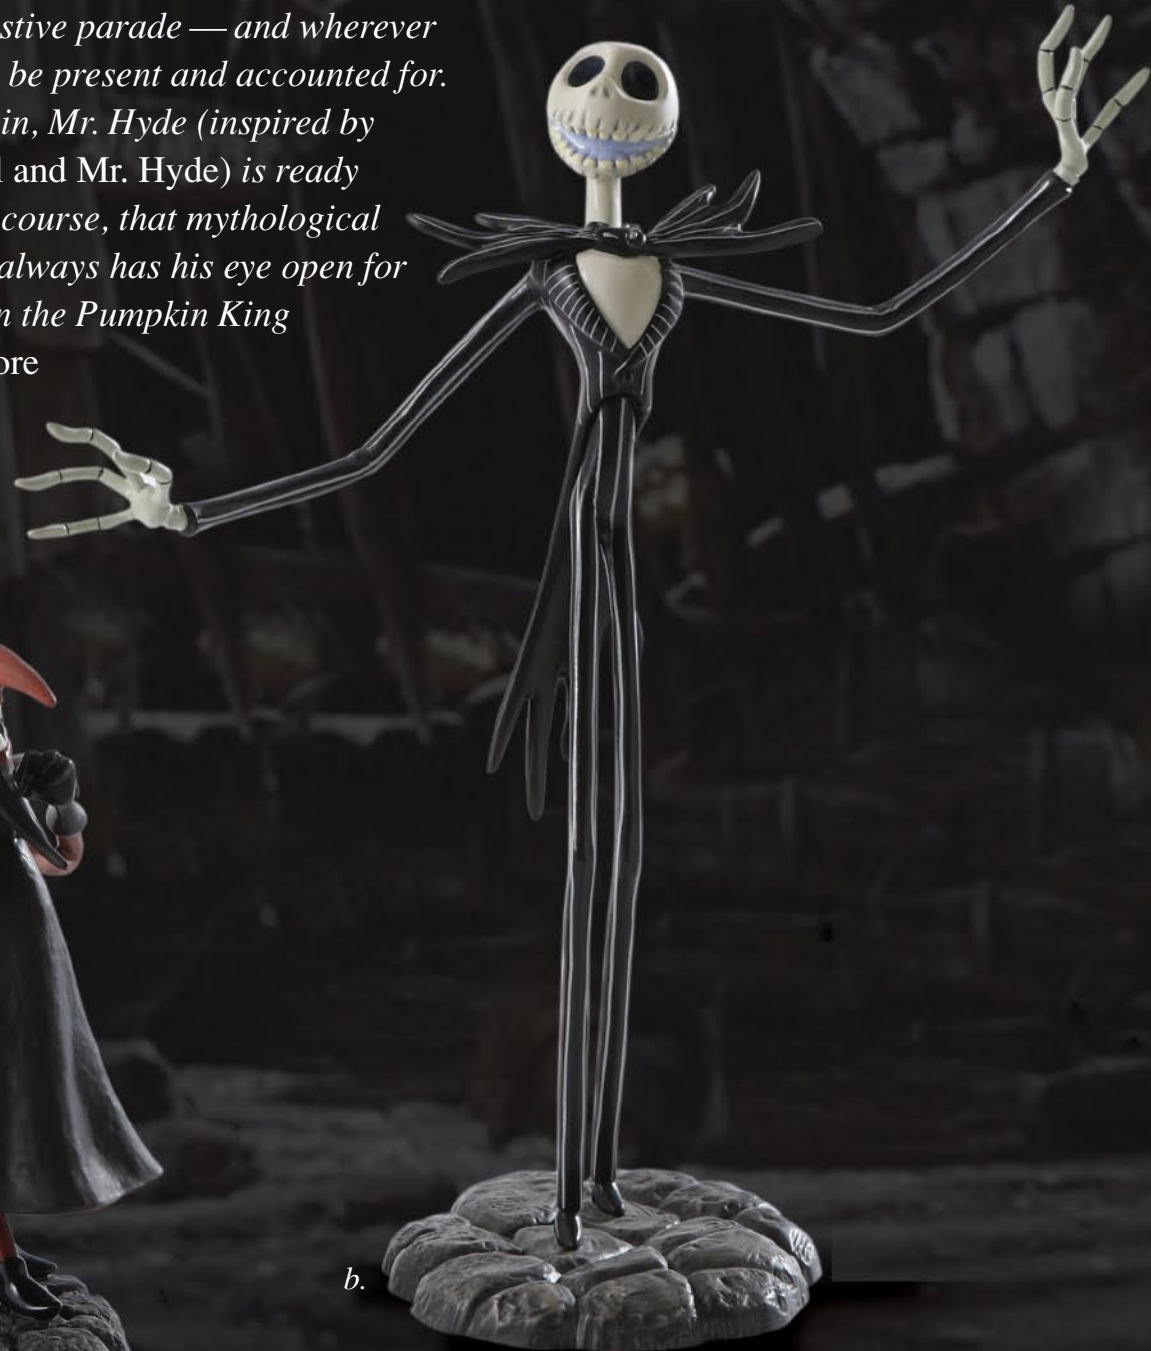

TIM BURTON'S THE NIGHTMARE BEFORE CHRISTMAS

All of Halloween Town congregates for a frightful but festive parade — and wherever ghastly ghouls gather Mr. Hyde and Cyclops are sure to be present and accounted for. Plussed with pewter, bronze and his signature metal chain, Mr. Hyde (inspired by Robert Louis Stevenson's famous horror story Dr. Jekyll and Mr. Hyde) is ready to liven up (or is that deaden down?) any party. And, of course, that mythological miscreant Cyclops (plussed with pewter arms and legs) always has his eye open for a gruesomely good time. These two classic monsters join the Pumpkin King himself, Jack Skellington, and those two Nightmare Before Christmas favorites Undersea Gal and Devil to make the gathering of Halloweentown's most demented denizens more chillingly celebratory — for with these unforgettably creepy creatures every day is Halloween.

TIM BURTON'S THE NIGHTMARE BEFORE CHRISTMAS

Limited Quantities Available!

a. upc 045544027724

item # 4002128

title **Devil: Debonair Demon**

height: 5" (12.7 cm.)

sculptor Patrick Romandy Simmons

Limited Year of Production 2010

Sold Out!

b. upc 045544105354

item # 4007364

title **Jack Skellington: Accolades All Around**

height: 8 5/8" (24.9 cm.)

sculptor Patrick Romandy-Simmons