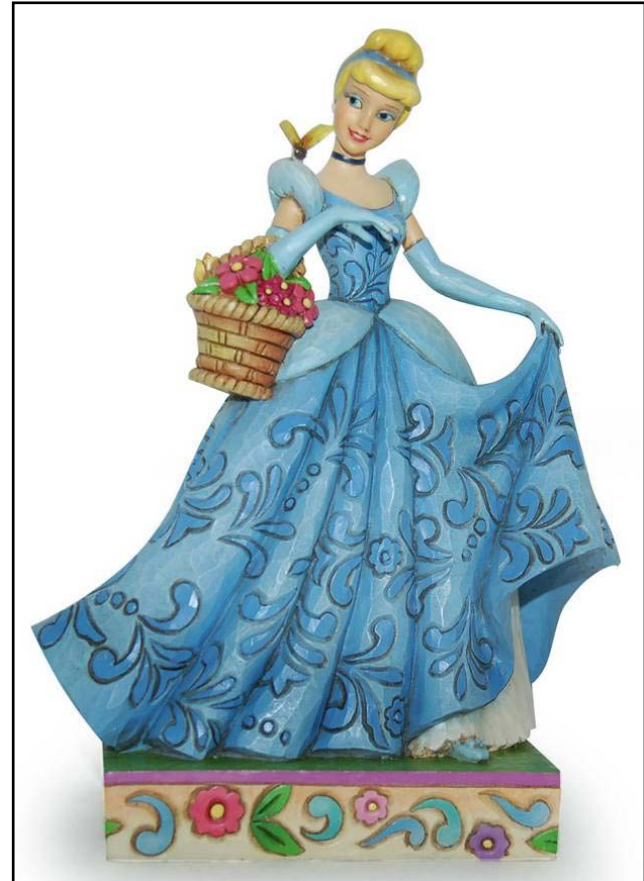

Detailed from every angle, you're sure to enjoy these story telling masterpieces from one of America's favourite folk artists.

Front view

Back view

4023573 The One that Started Them All
(Wood Carved Snow White)

Height: 22.0cm

In what appears to be meticulously carved from a single piece of wood, Jim Shore captures all the magic and emotion from Walt Disney's first two animated classic feature films: Snow White and the Seven Dwarfs and Pinocchio.

Detailed from every angle, you're sure to enjoy these story telling masterpieces from one of America's favourite folk artists.

4023575 Wishing Upon a Star
(Wood Carved Pinocchio)

Height: 21.0cm

4026076 Winter Snow (Snow White)

Height: 18.5cm

4026077 Spring Romance (Cinderella)

Height: 18.5cm

4026078 Summer Blooms (Ariel)

Height: 18.5cm

4026079 Beauty of the Fall (Belle)

Height: 18.5cm

4026080 Shining, Shimmering, Splendid (Jasmine)